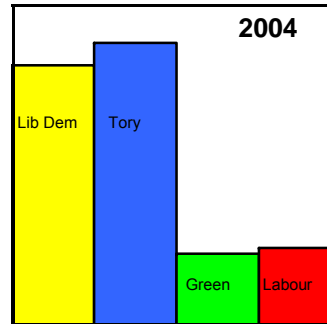

LIBERAL DEMOCRATS KEEP IN TOUCH ALL THE YEAR ROUND not just at election times

The Liberal Democrats or the Tories will win.

There is no Labour candidate.

The **Greens** can't win, but votes for them can decide who does.

Vote Liberal Democrat: only we can deliver on the local environment, not just talk about it.